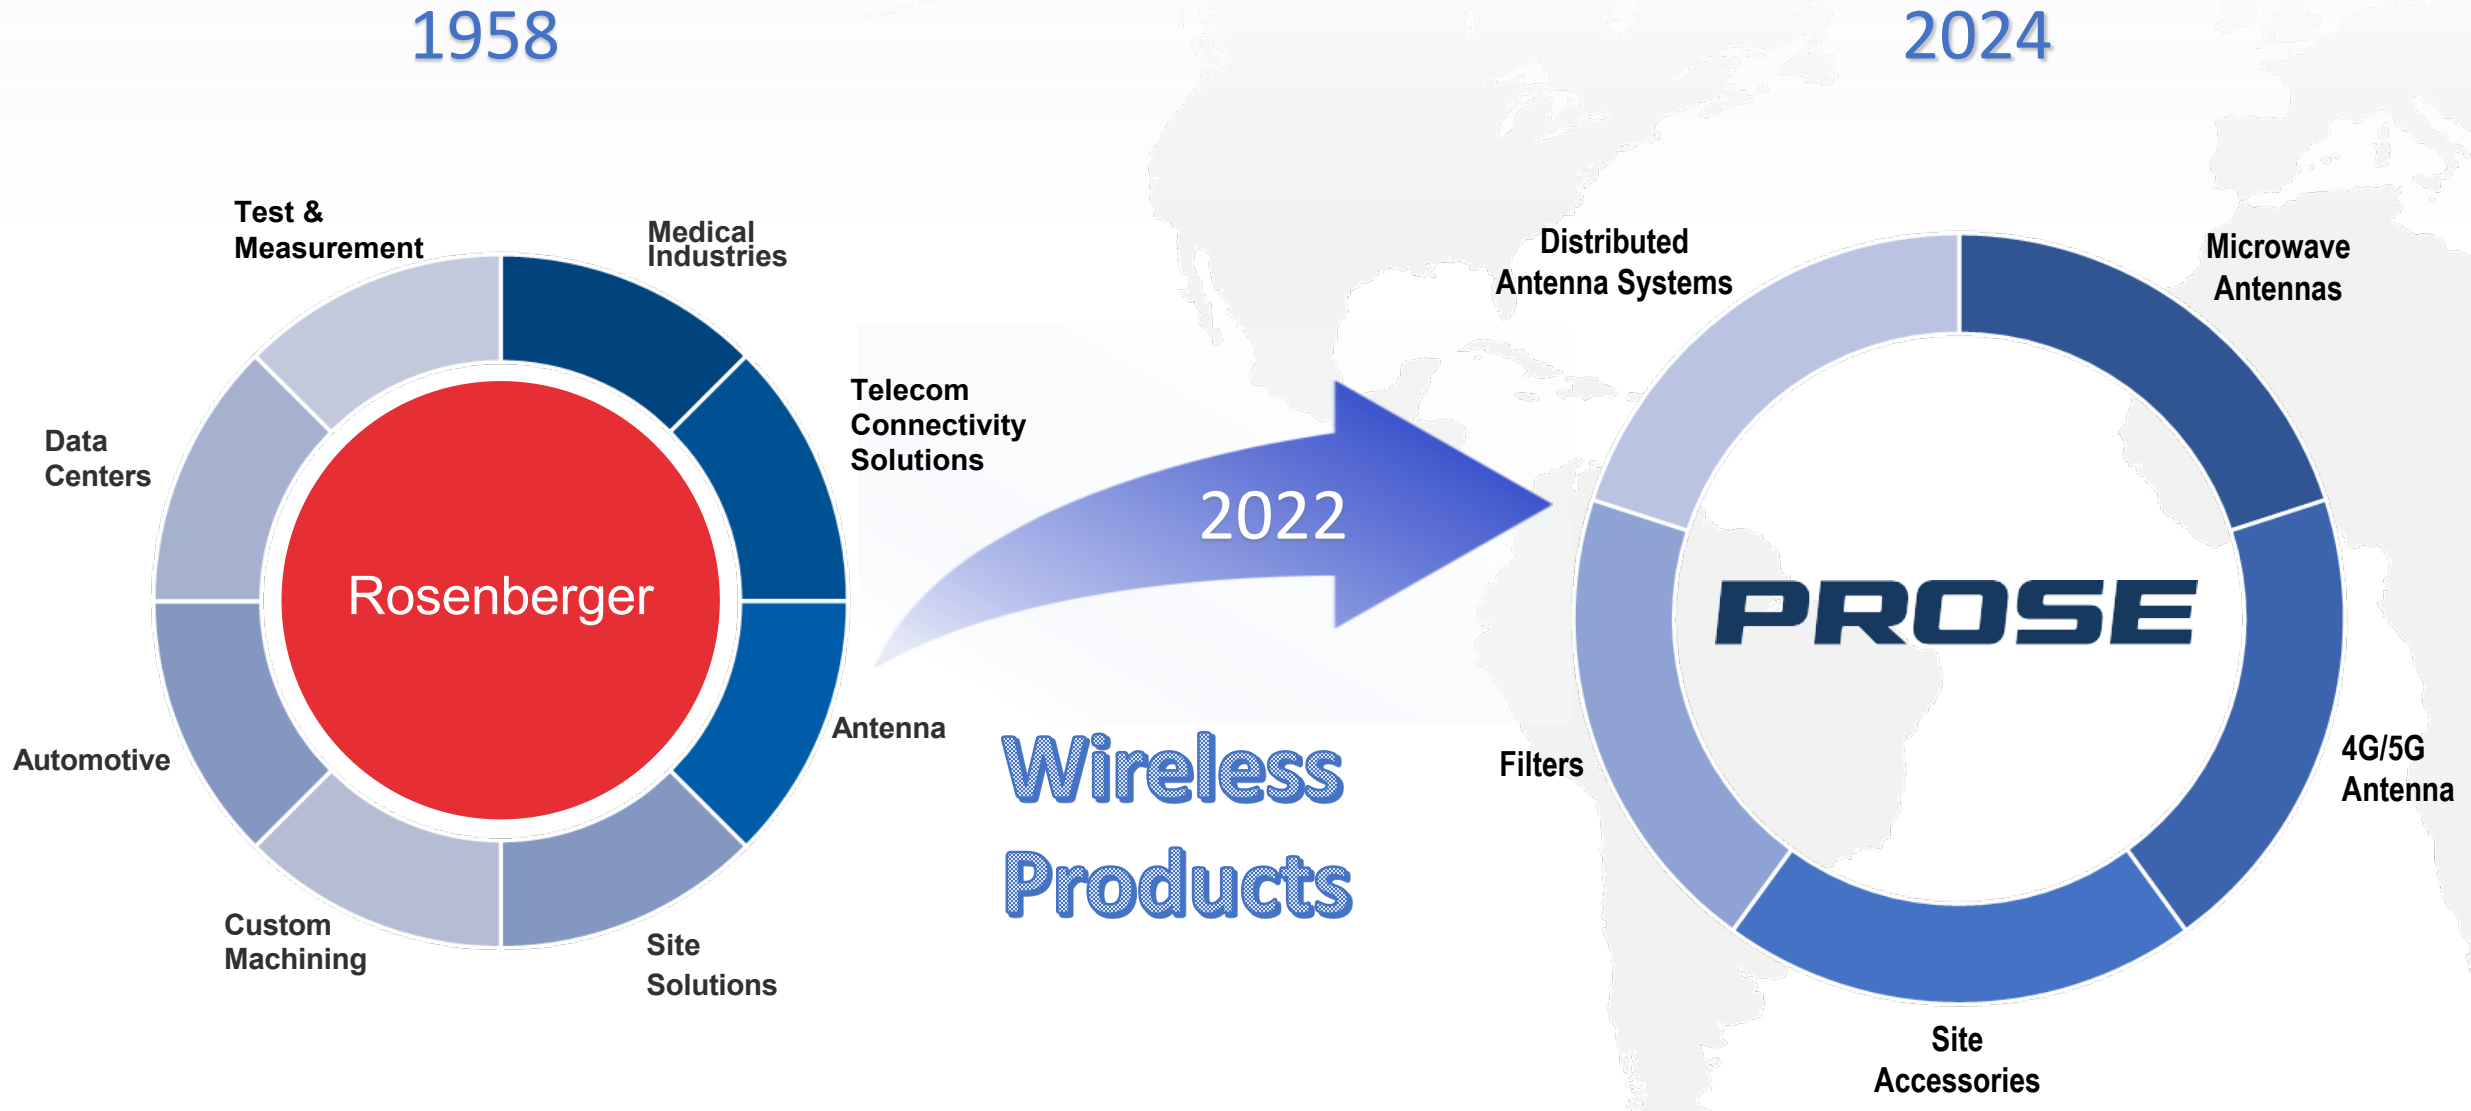

PROSE Technologies and EPIC DAS Overview

Rami Elharedy

Technical Sales Director

Feb. 22nd, 2024

PROSE
Connect the Everyday

About Us

Global Footprint

PROSE Global Workforce