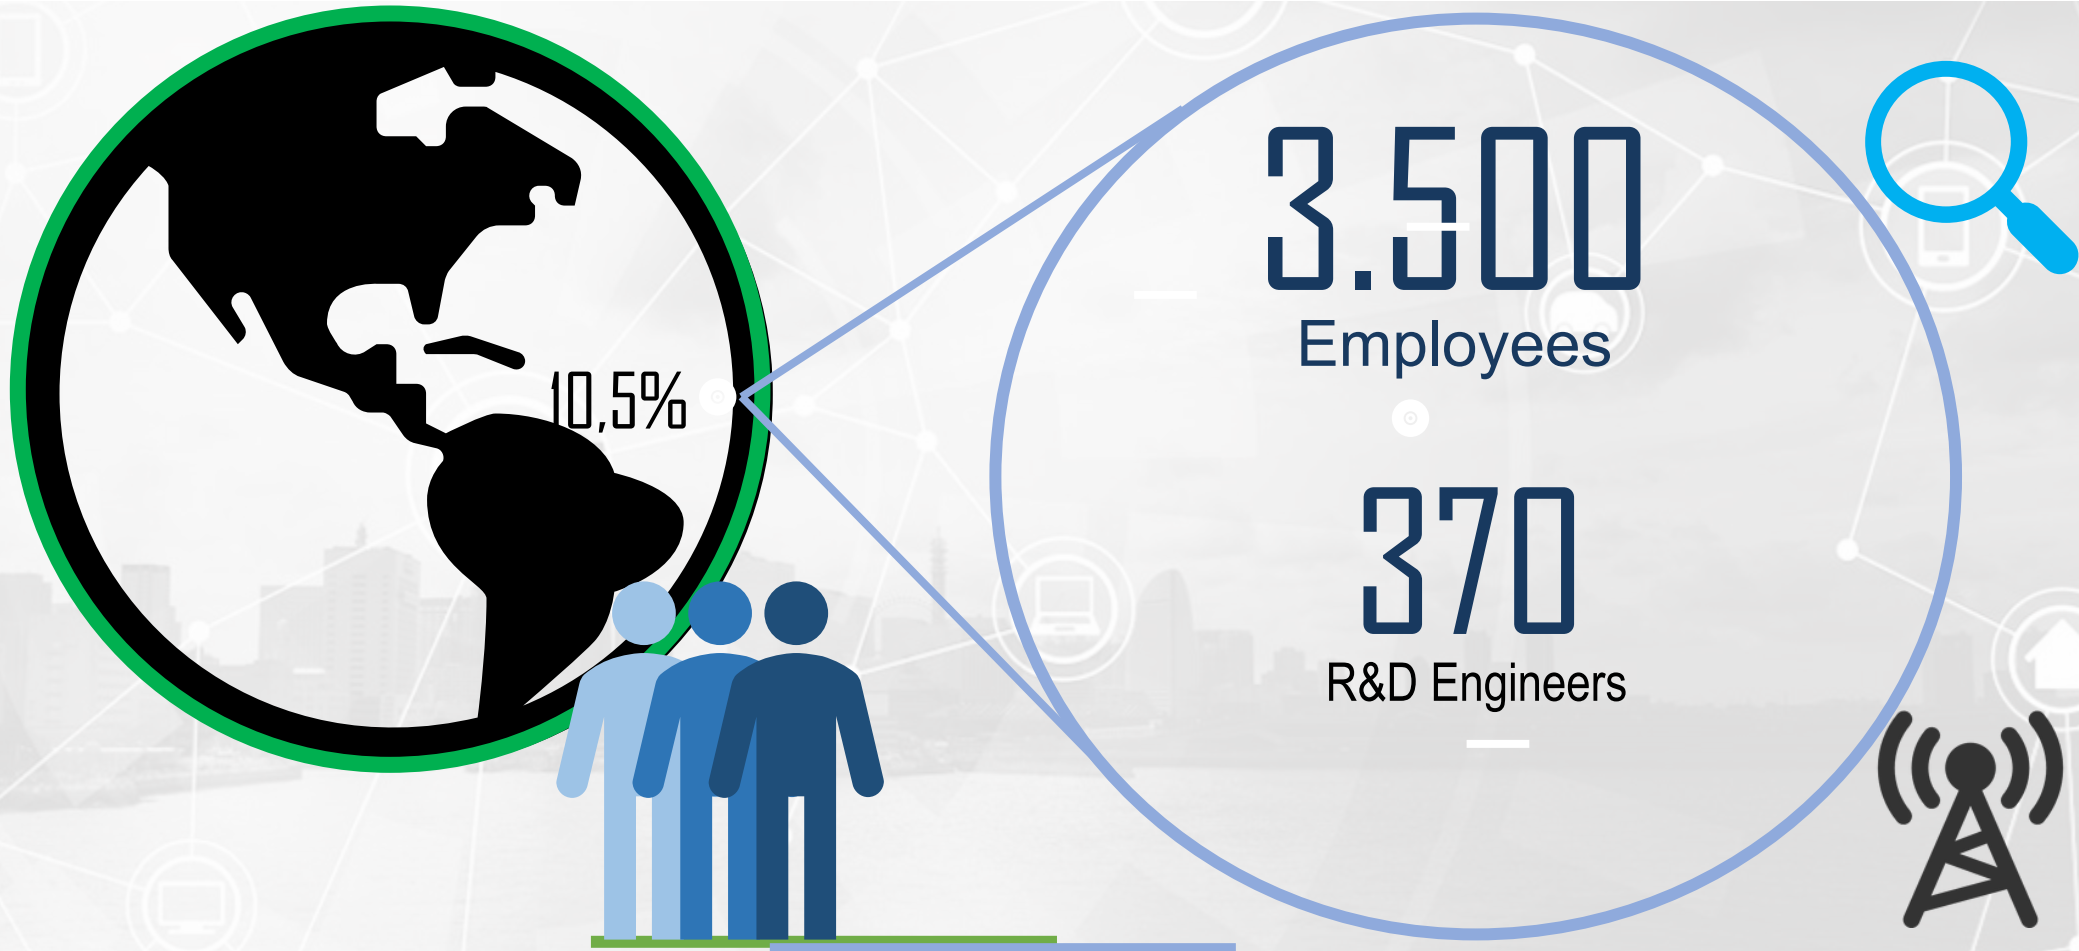

PROSE Technologies and EPIC DAS Overview

Rami Elharedy

Technical Sales Director

Feb. 22nd, 2024

PROSE
Connect the Everyday

About Us

Global Footprint

PROSE Global Workforce